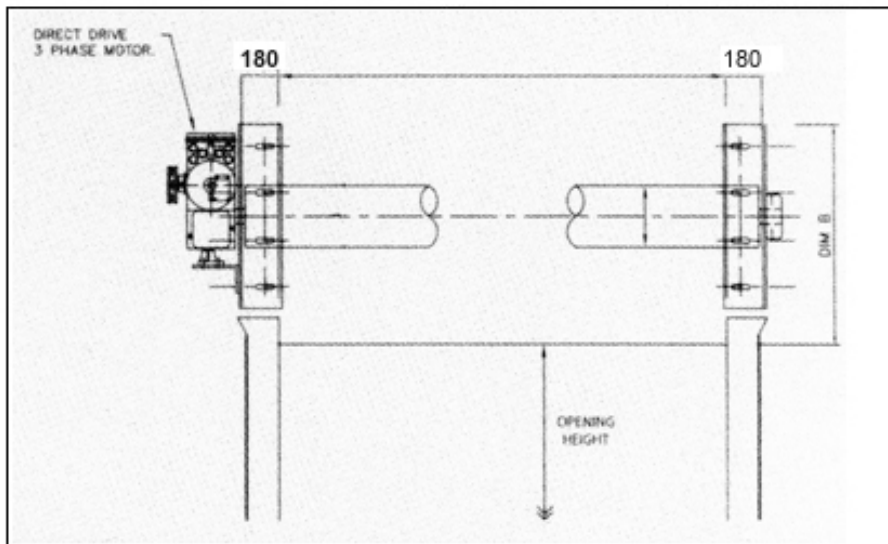

Insulated Roller Shutter: Installation

HEIGHT	DIM A	DIM B
3000mm	460mm	560mm
4000mm	500mm	600mm
5500mm	550mm	650mm