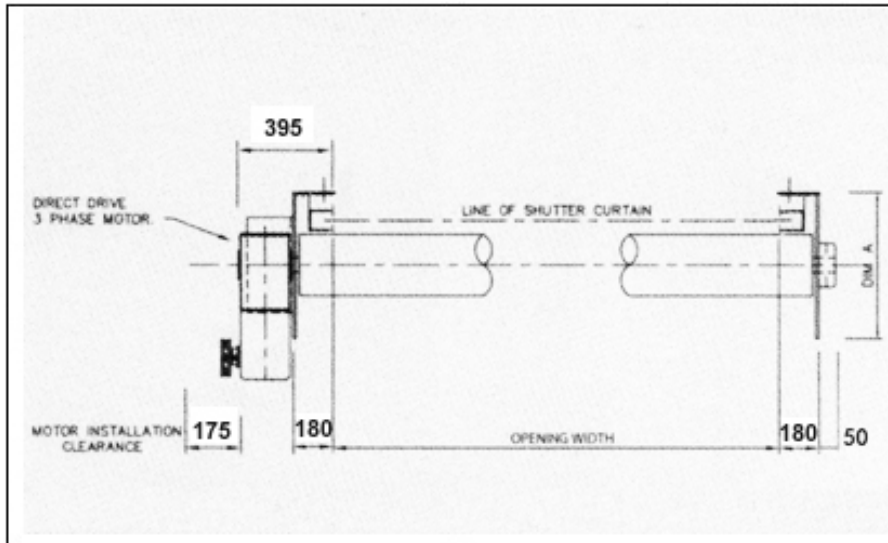

Insulated Roller Shutter: Installation

HEIGHT	DIM A	DIM B
3000mm	460mm	560mm
4000mm	500mm	600mm
5500mm	550mm	650mm