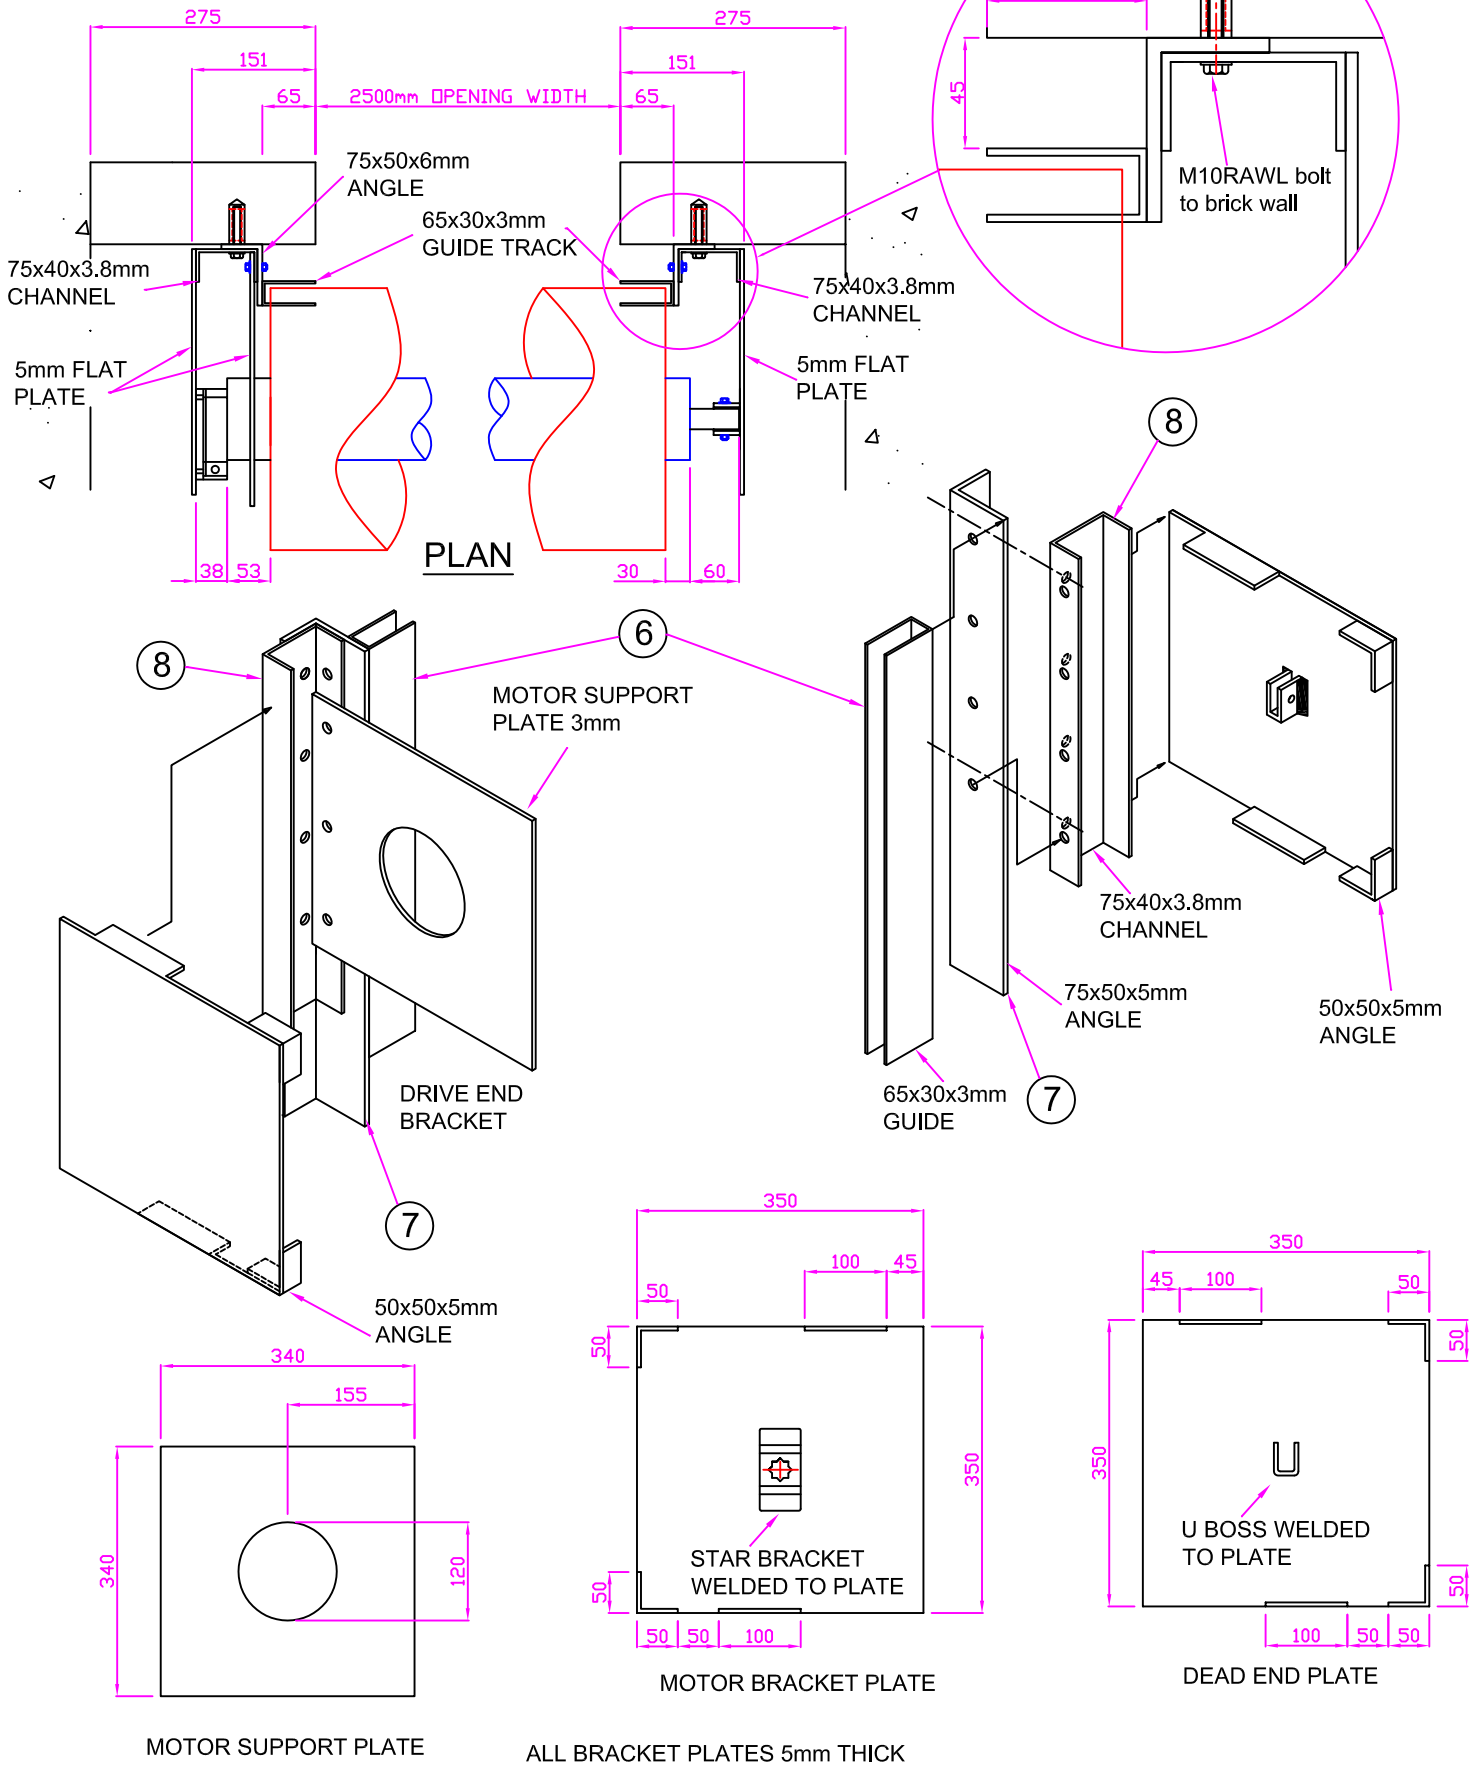

FIRE SHUTTER LAYOUT

FIRE SHUTTER - EURO DRIVE BRACKET SETUP

CONFIDENTIAL NOTE: This drawing and its designs, specifications and engineering information disclosed hereon are the property of AUSTRAL MONSOON INDUSTRIES P/L and are not to be disseminated or reproduced without express written consent. The drawing is loaned in confidence and then only for consideration of the matter disclosed hereon. In accepting loan of this drawing, the recipient agrees to keep it and the matter disclosed hereon in confidence and not to use nor permit their use in any way detrimental to AUSTRAL MONSOON INDUSTRIES P/L.

SCALE

NTS

DRAWN

H.P.L.Y

CHECK:

T.N

DATE

01/04/09